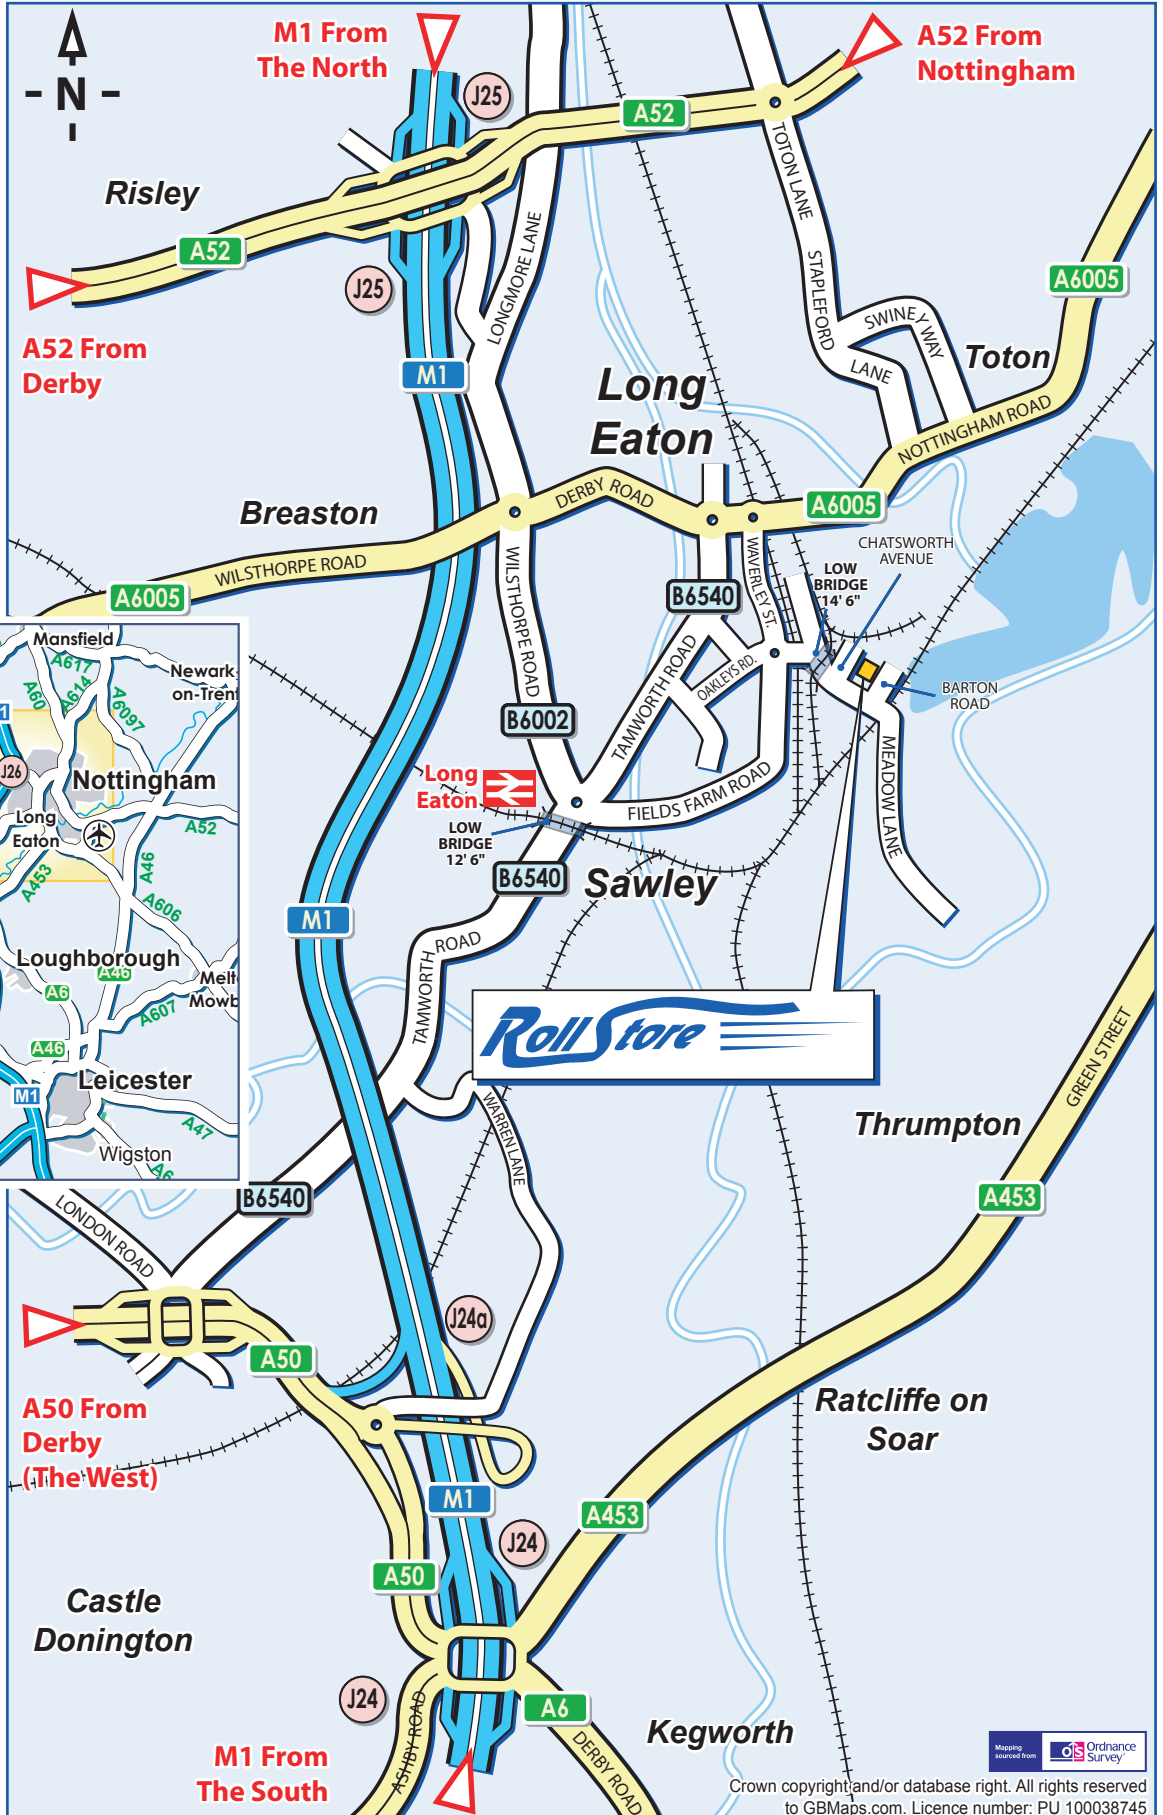

Tel: 0115 9463524 Fax: 0115 9463525 Web: www.rollstore.co.uk Email: sales@rollstore.co.uk

Travel Information

From the M1 North:

Exit the M1 at junction 25. Take the 2nd exit following signs for the Novotel (B6002). Join the B6002, turning right. Take the first exit at the roundabout onto Derby Road (A6005). Continue over the next roundabout. At the 3rd roundabout take the 2nd exit onto Waverley Street. Continue along Waverley Street until you reach the roundabout and take the first exit. Turn right onto Meadow Lane. Head under the Low Bridge (14' 6"). Take the first left onto Chatsworth Avenue for our main office. For deliveries take the second left onto Barton Road.

The nearest train station is Long Eaton and is a 5 minute car journey to our offices. For train times call 08457 484950.

From the M1 South:

Exit the M1 at junction 24 onto the A50 towards Derby. Exit the A50 at junction 1, taking the 5th exit of the large roundabout onto the B6540 (Tamworth Road). Continue on the B6540 under the M1 for approximately 2.3 miles. You will pass under a low bridge (12' 6"). When you reach the roundabout with the B6002, Long Eaton train station on the left, take the 3rd exit onto Fields Farm Road. Continue to the next roundabout and take the 4th exit onto Main Street. Turn right onto Meadow Lane. Head under the Low Bridge (14' 6"). Take the first left onto Chatsworth Avenue for our main office. For deliveries take the second left onto Barton Road.

The nearest airport is East Midlands and is a 10 minute car journey to our offices.

Parking is available on site.